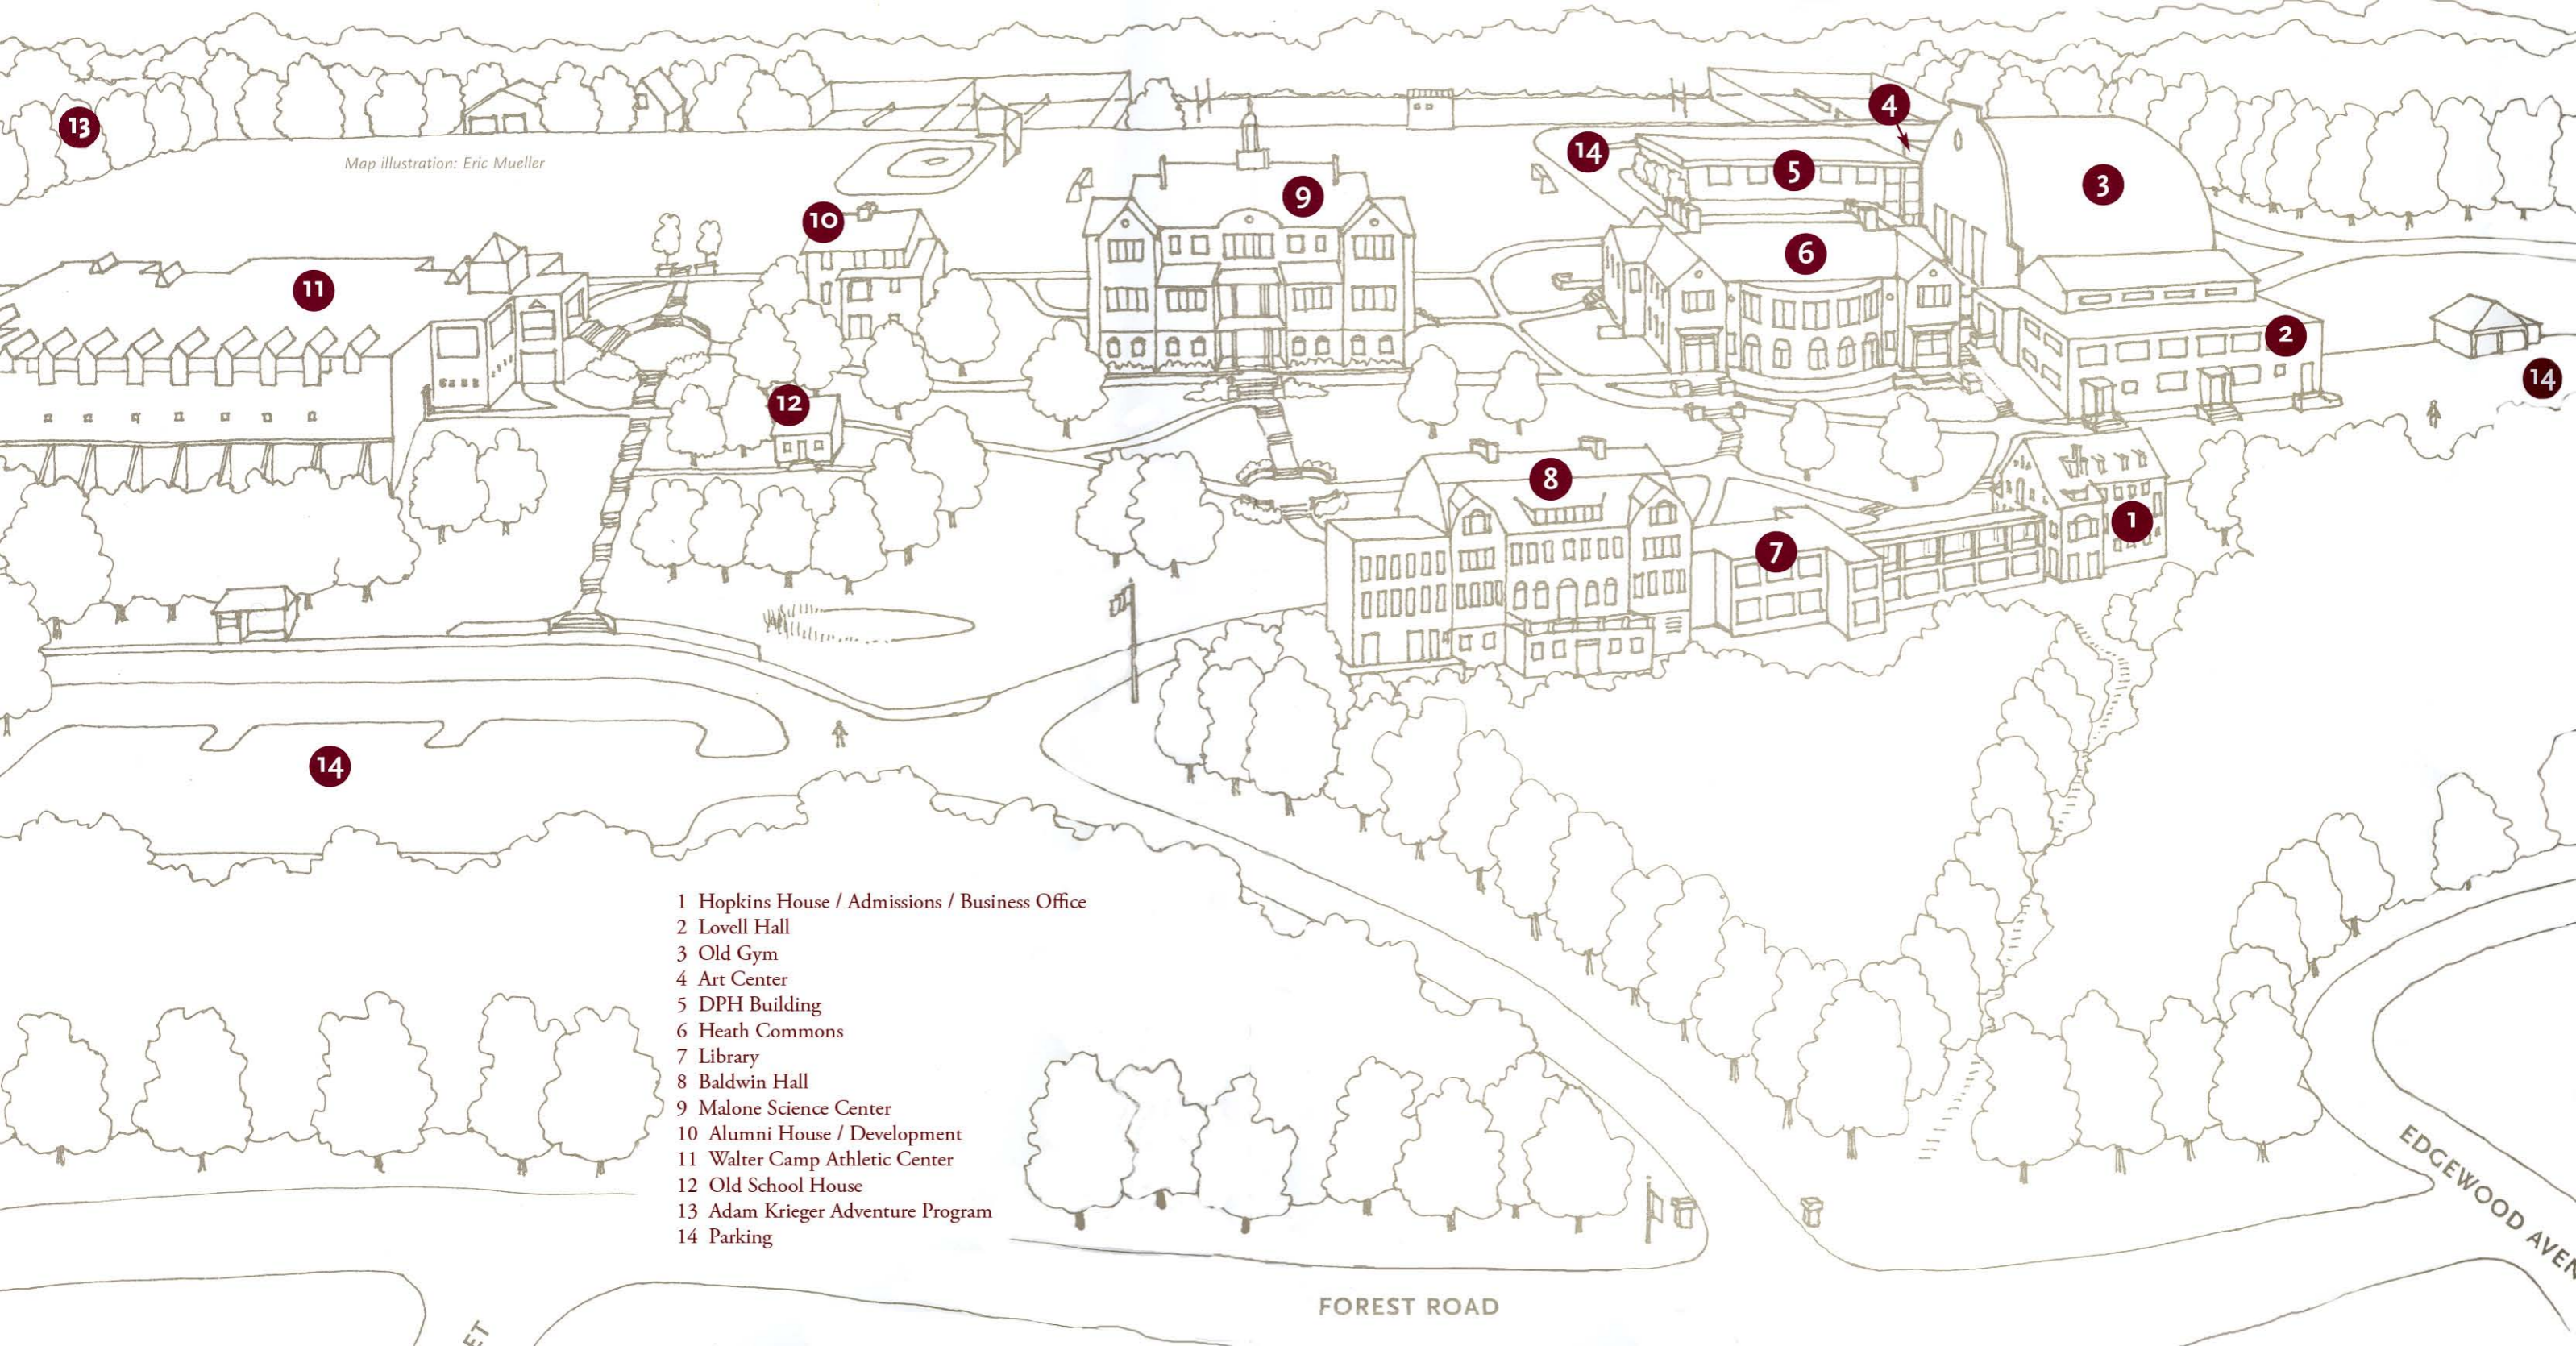

Map illustration: Eric Mueller

- 1 Hopkins House / Admissions / Business Office
- 2 Lovell Hall
- 3 Old Gym
- 4 Art Center
- 5 DPH Building
- 6 Heath Commons
- 7 Library
- 8 Baldwin Hall
- 9 Malone Science Center
- 10 Alumni House / Development
- 11 Walter Camp Athletic Center
- 12 Old School House
- 13 Adam Krieger Adventure Program
- 14 Parking

FOREST ROAD

EDGEWOOD AVENUE